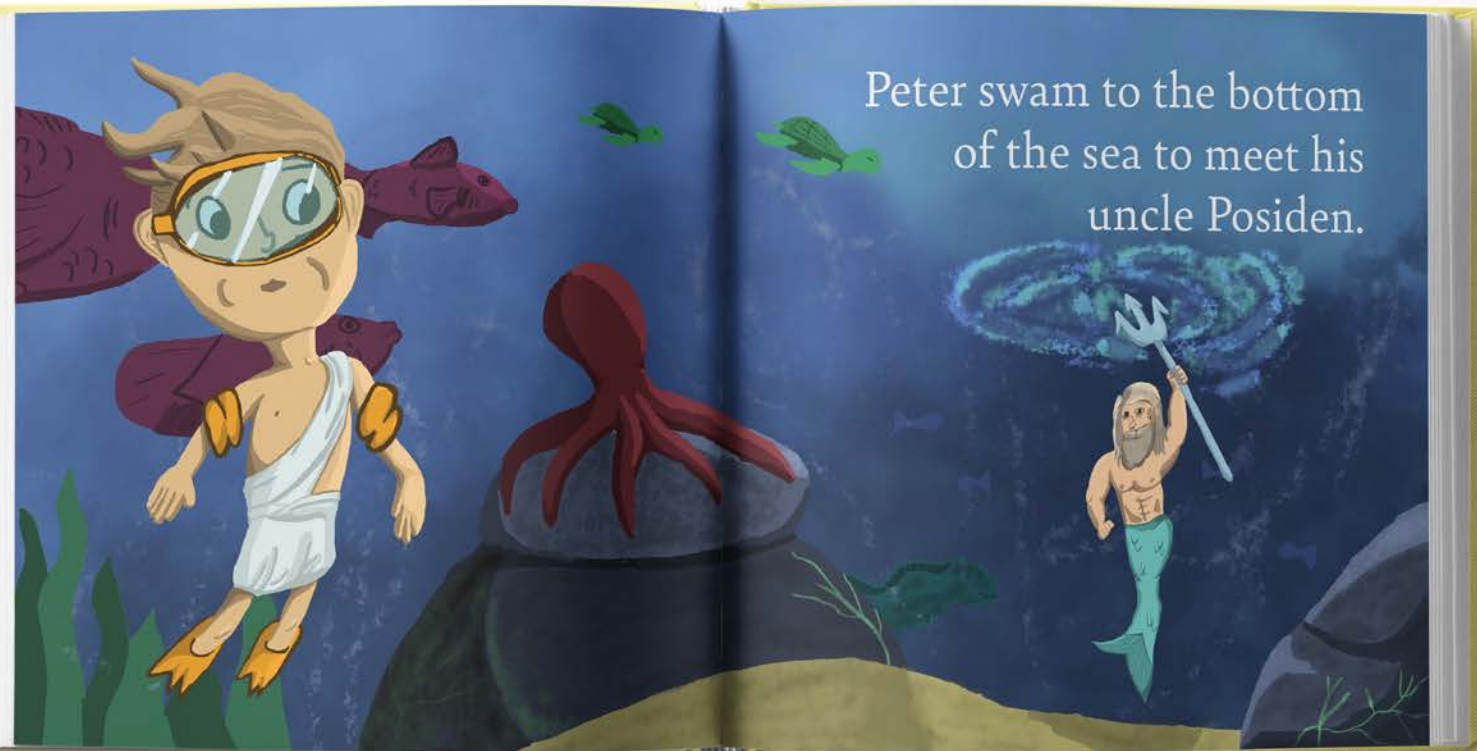

THE LITTLE GOD'S JOURNEY

By: Austin Brooks

Peter first went to the forest to meet his Aunt Demeter.

Peter returned home, excited to see his family.

Peter swam to the bottom of the sea to meet his uncle Posiden.